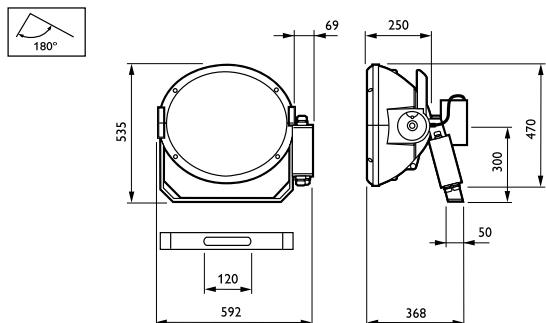

## Mechanical and Housing

Dimensions (height x width x depth)	NaN x NaN x NaN mm (NaN x NaN x NaN in)
-------------------------------------	---

## Product Data

Full product code	871829106908900
Order product name	MVF403 MHN-SA2000W/956 A4 HRE
EAN/UPC – product	8718291069089
Order code	910925747812
SAP numerator – quantity per pack	1
Numerator – packs per outer box	1
SAP material	910925747812
SAP net weight (piece)	18.650 kg

## Dimensional drawing

ArenaVision MVF403/MVF404