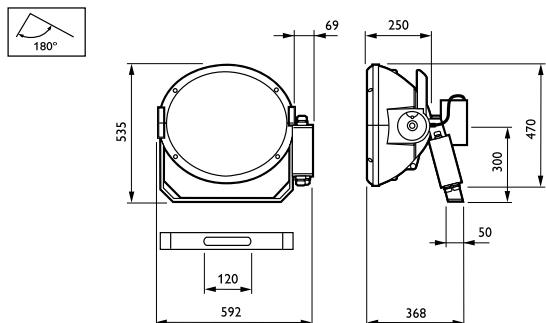

## Mechanical and Housing

Dimensions (height x width x depth)	NaN x NaN x NaN mm (NaN x NaN x NaN in)
-------------------------------------	---

## Product Data

Full product code	871829106909600
Order product name	MVF403 MHN-SA2000W/956 A5 HRE
EAN/UPC – product	8718291069096
Order code	910925747912
SAP numerator – quantity per pack	1
Numerator – packs per outer box	1
Material no. (12 NC)	910925747912
SAP net weight (piece)	18.650 kg

## Dimensional drawing

ArenaVision MVF403/MVF404