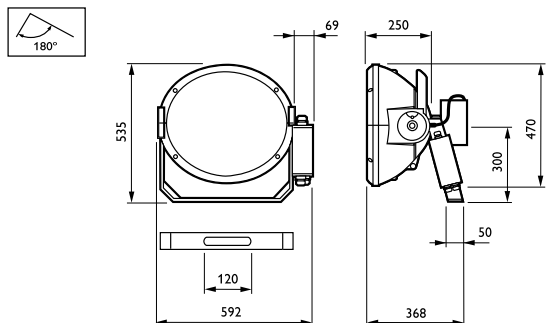

ArenaVision MVF403

Operating and Electrical

Lamp supply voltage	400 V [400]
Input Voltage	380 to 415 V
Ignitor	HRE [Hot-restrike electronic]

Mechanical and Housing

Dimensions (height x width x depth)	NaN x NaN x NaN mm (NaN x NaN x NaN in)
-------------------------------------	---

Application Conditions

Ambient temperature range	-30 to +35 °C
---------------------------	---------------

Product Data

Full product code	871829106911900
Order product name	MVF403 MHN-SA2000W/956 A7 HRE
EAN/UPC – product	8718291069119
Order code	910925748112
Numerator – quantity per pack	1
Numerator – packs per outer box	1
SAP material	910925748112
SAP net weight (piece)	18.650 kg

Dimensional drawing

ArenaVision MVF403/MVF404