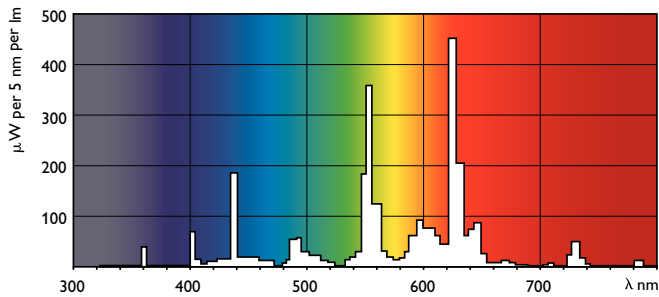

Warnings and Safety

- 20,000 hours lifetime (50% survival point, 3 hour cycle) with preheat ballast which is ENEC compliant. Lifetime performance may differ on non-ENEC compliant ballasts.

Product data

General Information	
Cap base	G5 [G5]
Life to 50% failures preheat (nom.)	20000 h
LSF preheat 2,000 hours rated	98 %
LSF preheat 4,000 hours rated	97 %
LSF preheat 6,000 hours rated	95 %
LSF preheat 8,000 hours rated	93 %
LSF preheat 16,000 hours rated	70 %
LSF preheat 20,000 hours rated	50 %
Light Technical	
Colour Code	830 [CCT of 3,000 K]
Lamp Luminous Flux 25°C EL (Nom)	1350 lm
Lamp Luminous Flux (Nom)	1260 lm
Colour Designation	Warm white (WW)
Luminous Efficacy (@ Max Lumen, Rated) (Nom)	96 lm/W
Colour Temperature, horizontal (Nom)	3000 K
Lamp Luminous Efficacy EM (Nom)	88 lm/W

Colour Rendering Index,horiz (Max)	85
Colour Rendering Index,horiz (Min)	80
Colour Rendering Index,horiz (Nom)	82
LLMF 2000 h Rated	94 %
LLMF 4000 h Rated	92 %
LLMF 6000 h Rated	91 %
LLMF 8000 h Rated	90 %
LLMF 12000 h Rated	88 %
LLMF 16000 h Rated	87 %
LLMF 20000 h Rated	86 %
Operating and Electrical	
Power (Rated) (Nom)	14.3 W
Lamp current (nom.)	0.170 A
Temperature	
Design temperature (nom.)	30 °C

Order product name	TL5 Essential 14W/830 1SL/40
EAN/UPC – product	8711500570314
Order code	927925983058
SAP numerator – quantity per pack	1
Numerator – packs per outer box	40
Material no. (12 NC)	927925983058
SAP net weight (piece)	47.500 g

Dimensional drawing

TL5 ESS 14W/830

Product	D (max)	A (max)	B (max)	B (min)	C (max)
TL5 Essential 14W/830 1SL/40	17.0 mm	549.0 mm	556.1 mm	553.7 mm	563.2 mm

Photometric data

LDPO_TL5ESS8_ESS_830-Spectral power distribution Colour