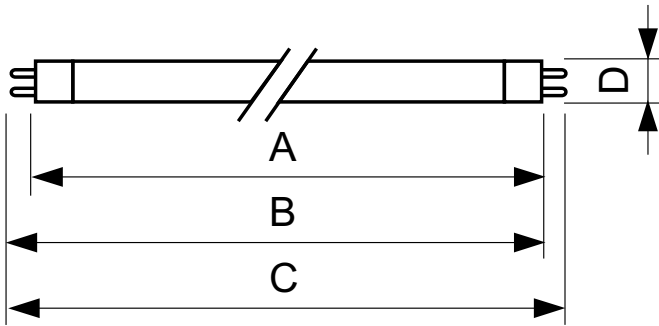

TL5 Essential HE Super 80

Controls and Dimming

Dimmable	No
----------	----

Approval and Application

Energy efficiency label (EEL)	A
Mercury (Hg) content (nom.)	2.0 mg

Product Data

Full product code	871150057031455
-------------------	-----------------

Order product name	TL5 Essential 14W/830 1SL/40
EAN/UPC – product	8711500570314
Order code	927925983058
SAP numerator – quantity per pack	1
Numerator – packs per outer box	40
Material no. (12 NC)	927925983058
SAP net weight (piece)	47.500 g

Dimensional drawing

TL5 ESS 14W/830

Product	D (max)	A (max)	B (max)	B (min)	C (max)
TL5 Essential 14W/830 1SL/40	17.0 mm	549.0 mm	556.1 mm	553.7 mm	563.2 mm

Photometric data

LDPO_TL5ESS8_ESS_830-Spectral power distribution Colour