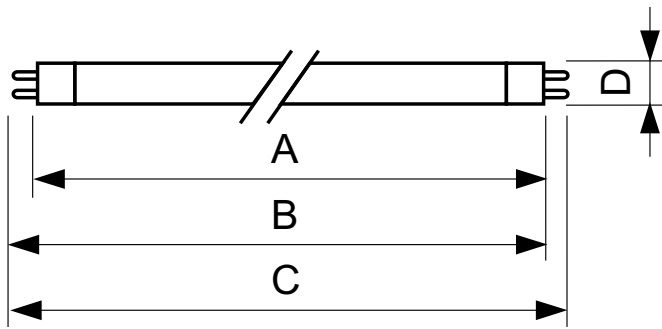

TL5 Essential HE Super 80

Controls and Dimming

Dimmable	No
----------	----

Approval and Application

Energy efficiency label (EEL)	A
Mercury (Hg) content (nom.)	2.0 mg
Energy consumption kWh/1,000 hours	15 kWh

Product Data

Full product code	871150057035255
-------------------	-----------------

Order product name	TL5 Essential 14W/865 1SL/40
EAN/UPC – product	8711500570352
Order code	927925986558
SAP numerator – quantity per pack	1
Numerator – packs per outer box	40
SAP material	927925986558
SAP net weight (piece)	47.500 g

Dimensional drawing

TL5 ESS 14W/865

Product	D (max)	A (max)	B (max)	B (min)	C (max)
TL5 Essential 14W/865 1SL/40	17.0 mm	549.0 mm	556.1 mm	553.7 mm	563.2 mm

Photometric data

LDPO_TL5ESS8_ESS_865-Spectral power distribution Colour