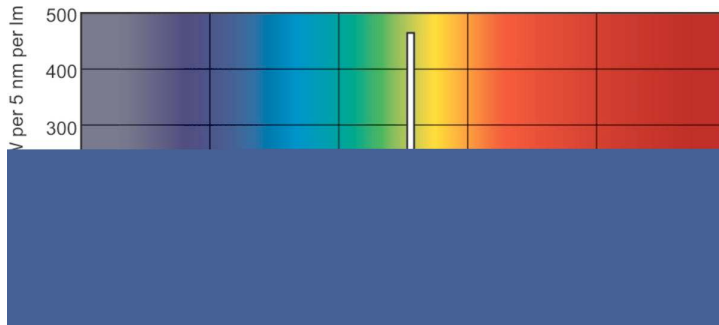

Warnings and Safety

- 20,000 hours lifetime (50% survival point, 3 hour cycle) with preheat ballast which is ENEC compliant. Lifetime performance may differ on non-ENEC compliant ballasts.

Product data

General Information		Colour Rendering Index,horiz (Max)	
Cap base	G5 [G5]	Colour Rendering Index,horiz (Min)	85
Life to 50% failures preheat (nom.)	20000 h	Colour Rendering Index,horiz (Nom)	80
LSF preheat 2,000 hours rated	98 %	LLMF 2000 h Rated	82
LSF preheat 4,000 hours rated	97 %	LLMF 4000 h Rated	94 %
LSF preheat 6,000 hours rated	95 %	LLMF 6000 h Rated	92 %
LSF preheat 8,000 hours rated	93 %	LLMF 8000 h Rated	91 %
LSF preheat 16,000 hours rated	70 %	LLMF 12000 h Rated	90 %
LSF preheat 20,000 hours rated	50 %	LLMF 16000 h Rated	88 %
		LLMF 20000 h Rated	87 %
			86 %
Light Technical		Operating and Electrical	
Colour Code	865 [CCT of 6,500 K]	Power (Rated) (Nom)	14 W
Lamp Luminous Flux 25°C EL (Nom)	1260 lm	Lamp current (nom.)	0.170 A
Lamp Luminous Flux (Nom)	1200 lm		
Colour Designation	Cool Daylight	Temperature	
Luminous Efficacy (@ Max Lumen, Rated) (Nom)	90 lm/W	Design temperature (nom.)	30 °C
Colour Temperature, horizontal (Nom)	6500 K		
Lamp Luminous Efficacy EM (Nom)	84 lm/W		

Dimensional drawing

TL5 ESS 14W/865

Product	D (max)	A (max)	B (max)	B (min)	C (max)
TL5 Essential 14W/865 1SL/40	17.0 mm	549.0 mm	556.1 mm	553.7 mm	563.2 mm

Photometric data

LDPO_TL5ESS8_ESS_865-Spectral power distribution Colour