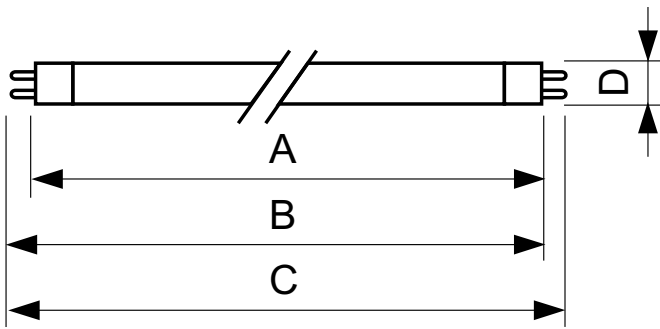

TL5 Essential HE Super 80

Controls and Dimming

Dimmable	No
----------	----

Approval and Application

Energy efficiency label (EEL)	A
Mercury (Hg) content (nom.)	2.0 mg
Energy consumption kWh/1,000 hours	23 kWh

Product Data

Full product code	871150057037655
-------------------	-----------------

Order product name	TL5 Essential 21W/830 1SL/40
EAN/UPC – product	8711500570376
Order code	927926483058
SAP numerator – quantity per pack	1
Numerator – packs per outer box	40
Material no. (12 NC)	927926483058
SAP net weight (piece)	69.500 g

Dimensional drawing

TL5 ESS 21W/830

Product	D (max)	A (max)	B (max)	B (min)	C (max)
TL5 Essential 21W/830 1SL/40	17.0 mm	849.0 mm	856.1 mm	853.7 mm	863.2 mm

Photometric data

LDPO_TL5ESS8_ESS_830-Spectral power distribution Colour