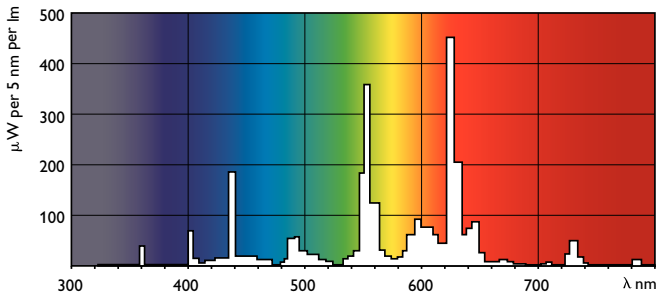

Warnings and Safety

- 20,000 hours lifetime (50% survival point, 3 hour cycle) with preheat ballast which is ENEC compliant. Lifetime performance may differ on non-ENEC compliant ballasts.

Product data

General Information		Colour Rendering Index,horiz (Max)	
Cap base	G5 [G5]	Colour Rendering Index,horiz (Min)	85
Life to 50% failures preheat (nom.)	20000 h	Colour Rendering Index,horiz (Nom)	80
LSF preheat 2,000 hours rated	98 %	LLMF 2000 h Rated	82
LSF preheat 4,000 hours rated	97 %	LLMF 4000 h Rated	94 %
LSF preheat 6,000 hours rated	95 %	LLMF 6000 h Rated	92 %
LSF preheat 8,000 hours rated	93 %	LLMF 8000 h Rated	91 %
LSF preheat 16,000 hours rated	70 %	LLMF 12000 h Rated	90 %
LSF preheat 20,000 hours rated	50 %	LLMF 16000 h Rated	88 %
		LLMF 20000 h Rated	87 %
			86 %
Light Technical		Operating and Electrical	
Colour Code	830 [CCT of 3,000 K]	Power (Rated) (Nom)	20.8 W
Lamp Luminous Flux 25°C EL (Nom)	2100 lm	Lamp current (nom.)	0.170 A
Lamp Luminous Flux (Nom)	1950 lm		
Colour Designation	Warm white (WW)	Temperature	
Luminous Efficacy (@ Max Lumen, Rated) (Nom)	101 lm/W	Design temperature (nom.)	30 °C
Colour Temperature, horizontal (Nom)	3000 K		
Lamp Luminous Efficacy EM (Nom)	94 lm/W		

TL5 Essential HE Super 80

Controls and Dimming

Dimmable	No
----------	----

Approval and Application

Energy efficiency label (EEL)	A
Mercury (Hg) content (nom.)	2.0 mg
Energy consumption kWh/1,000 hours	23 kWh

Product Data

Full product code	871150057037655
-------------------	-----------------

Order product name	TL5 Essential 21W/830 1SL/40
EAN/UPC – product	8711500570376
Order code	927926483058
SAP numerator – quantity per pack	1
Numerator – packs per outer box	40
Material no. (12 NC)	927926483058
SAP net weight (piece)	69.500 g

Dimensional drawing

TL5 ESS 21W/830

Product	D (max)	A (max)	B (max)	B (min)	C (max)
TL5 Essential 21W/830 1SL/40	17.0 mm	849.0 mm	856.1 mm	853.7 mm	863.2 mm

Photometric data

LDPO_TL5ESS8_ESS_830-Spectral power distribution Colour