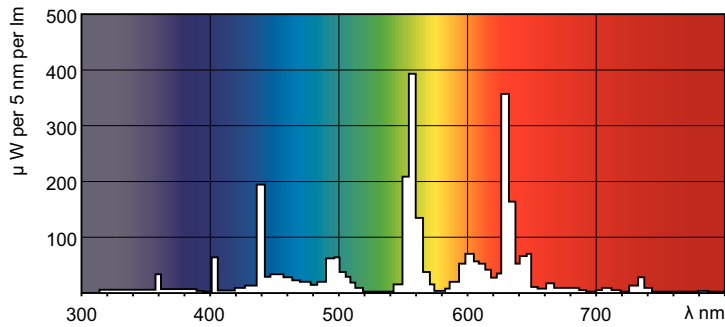

Warnings and Safety

- 20,000 hours lifetime (50% survival point, 3 hour cycle) with preheat ballast which is ENEC compliant. Lifetime performance may differ on non-ENEC compliant ballasts.

Product data

General Information		Colour Rendering Index,horiz (Max)	
Cap base	G5 [G5]	Colour Rendering Index,horiz (Min)	85
Life to 50% failures preheat (nom.)	20000 h	Colour Rendering Index,horiz (Nom)	80
LSF preheat 2,000 hours rated	98 %	LLMF 2000 h Rated	82
LSF preheat 4,000 hours rated	97 %	LLMF 4000 h Rated	94 %
LSF preheat 6,000 hours rated	95 %	LLMF 6000 h Rated	92 %
LSF preheat 8,000 hours rated	93 %	LLMF 8000 h Rated	91 %
LSF preheat 16,000 hours rated	70 %	LLMF 12000 h Rated	90 %
LSF preheat 20,000 hours rated	50 %	LLMF 16000 h Rated	88 %
		LLMF 20000 h Rated	87 %
			86 %
Light Technical		Operating and Electrical	
Colour Code	840 [CCT of 4,000 K]	Power (Rated) (Nom)	27.8 W
Lamp Luminous Flux 25°C EL (Nom)	2900 lm	Lamp current (nom.)	0.170 A
Lamp Luminous Flux (Nom)	2600 lm		
Colour Designation	Cool White (CW)	Temperature	
Luminous Efficacy (@ Max Lumen, Rated) (Nom)	104 lm/W	Design temperature (nom.)	30 °C
Colour Temperature, horizontal (Nom)	4000 K		
Lamp Luminous Efficacy EM (Nom)	94 lm/W		

Product Data

Full product code	871150057045155
-------------------	-----------------

Order product name	TL5 Essential 28W/840 1SL/40
EAN/UPC – product	8711500570451
Order code	927926784058
SAP numerator – quantity per pack	1
Numerator – packs per outer box	40
Material no. (12 NC)	927926784058
SAP net weight (piece)	88.500 g

Dimensional drawing

TL5 ESS 28W/840

Product	D (max)	A (max)	B (max)	B (min)	C (max)
TL5 Essential 28W/840 1SL/40	17.0 mm	1149.0 mm	1156.1 mm	1153.7 mm	1163.2 mm

Photometric data

LDPO_TL5ESS8_ESS_840-Spectral power distribution Colour