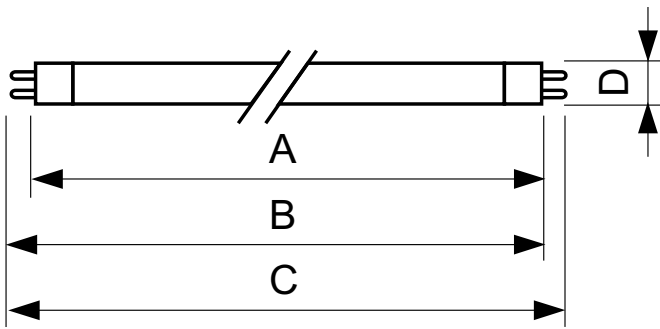

Product Data

Full product code	871150057045155
-------------------	-----------------

Order product name	TL5 Essential 28W/840 1SL/40
EAN/UPC – product	8711500570451
Order code	927926784058
SAP numerator – quantity per pack	1
Numerator – packs per outer box	40
Material no. (12 NC)	927926784058
SAP net weight (piece)	88.500 g

Dimensional drawing

TL5 ESS 28W/840

Product	D (max)	A (max)	B (max)	B (min)	C (max)
TL5 Essential 28W/840 1SL/40	17.0 mm	1149.0 mm	1156.1 mm	1153.7 mm	1163.2 mm

Photometric data

LDPO_TL5ESS8_ESS_840-Spectral power distribution Colour