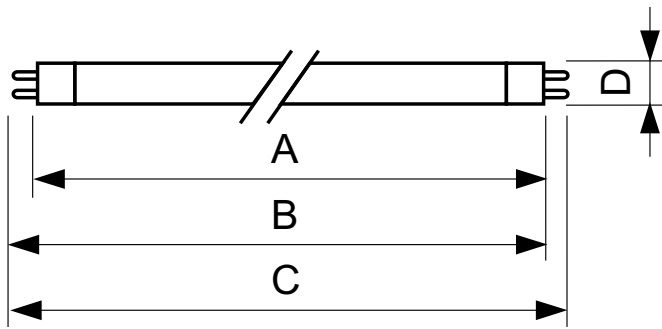

TL5 Essential HE Super 80

Controls and Dimming

Dimmable	No
----------	----

Approval and Application

Energy efficiency label (EEL)	A
Mercury (Hg) content (nom.)	2.0 mg
Energy consumption kWh/1,000 hours	31 kWh

Product Data

Full product code	871150057047555
-------------------	-----------------

Order product name	TL5 Essential 28W/865 1SL/40
EAN/UPC – product	8711500570475
Order code	927926786558
Numerator – quantity per pack	1
Numerator – packs per outer box	40
SAP material	927926786558
SAP net weight (piece)	88.500 g

Dimensional drawing

TL5 ESS 28W/865

Product	D (max)	A (max)	B (max)	B (min)	C (max)
TL5 Essential 28W/865 1SL/40	17.0 mm	1149.0 mm	1156.1 mm	1153.7 mm	1163.2 mm

Photometric data

LDPO_TL5ESS8_ESS_865-Spectral power distribution Colour