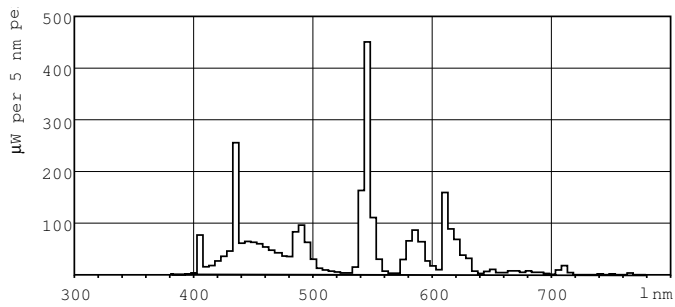

PL-L Essential

Dimensional drawing

D D1

Product	D (max)	D1 (max)	A (max)	B (max)	C (max)
PL-L Essential 36W/865/4P 1CT/50	37.5 mm	16.9 mm	382.2 mm	408 mm	415.0 mm

PL-L Essential 36W/865/4P

Photometric data

LDPB_PLL4PAPR_865-Spectral power distribution B/W