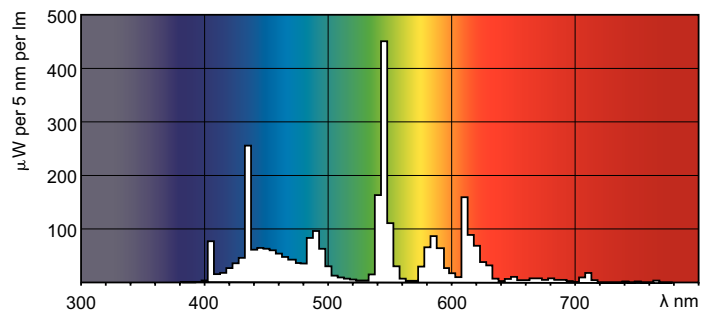

LDPO_PLL4PAPR_865-Spectral power distribution Colour