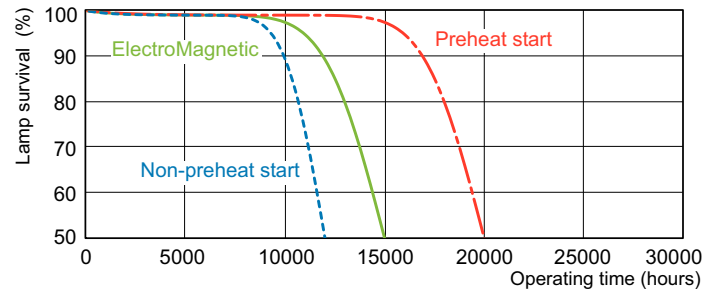

MASTER TL-D 90 Graphica

Lifetime