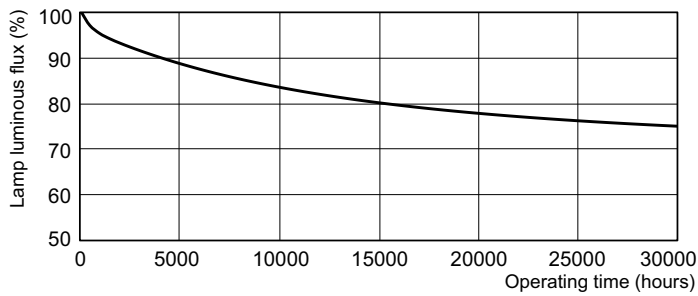

LDLE_TL-D9HCR_0002-Life expectancy diagram

LDLE_TL-D9HCR_0001-Life expectancy diagram

LDLM_TL-D9HCR_0001-Lumen maintenance diagram