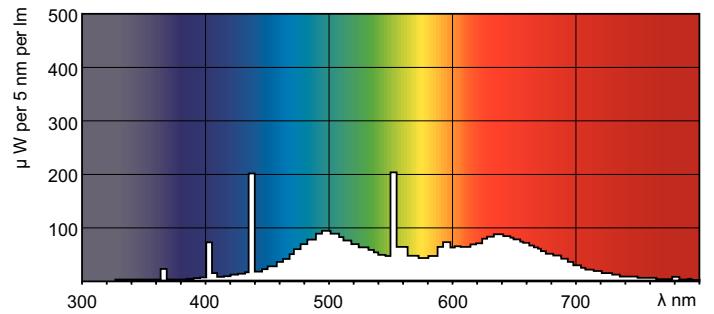

Product data

General Information		Operating and Electrical	
Cap base	G13 [Medium Bi-Pin Fluorescent]	Chromaticity coordinate Y (nom.)	360
Life to 10% failures (nom.)	6000 h	Lamp Luminous Efficacy EM (Nom)	65 lm/W
Life to 50% failures (nom.)	8000 h	Colour Rendering Index,horiz (Nom)	95
Life to 50% failures preheat (nom.)	10000 h	LLMF 2000 h Rated	93 %
LSF 2000 h Rated	99 %	LLMF 4000 h Rated	90 %
LSF 4000 h Rated	99 %	LLMF 6000 h Rated	88 %
LSF 6000 h Rated	99 %	LLMF 8000 h Rated	85 %
LSF 8000 h Rated	99 %	LLMF 12000 h Rated	82 %
LSF 12000 h Rated	89 %	LLMF 16000 h Rated	80 %
LSF 16000 h Rated	33 %	LLMF 20000 h Rated	78 %
LSF 20000 h Rated	2 %		
Light Technical		Temperature	
Colour Code	950 [CCT of 5,000 K]	Power (Rated) (Nom)	36.0 W
Lamp Luminous Flux 25°C EL (Nom)	2330 lm	Lamp current (nom.)	0.440 A
Lamp Luminous Flux (Nom)	2330 lm		
Colour Designation	Daylight		
Chromaticity coordinate X (nom.)	348		

MASTER TL-D 90 Graphica

Controls and Dimming

Dimmable	Yes
----------	-----

Approval and Application

Energy efficiency label (EEL)	B
Mercury (Hg) content (nom.)	2 mg
Energy consumption kWh/1,000 hours	43 kWh

Dimensional drawing

Product	D (max)	A (max)	B (max)	B (min)	C (max)
MASTER TL-D 90 Graphica 36W/950 SLV/10	28 mm	1199.4 mm	1206.5 mm	1204.1 mm	1213.6 mm

TL-D Graphica 36W/950

Photometric data

Lightcolour TL-D Graphica /950