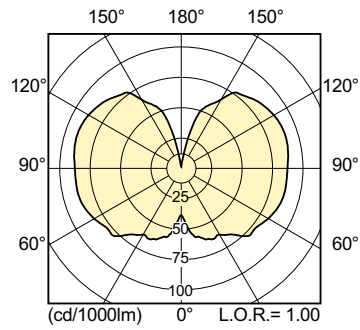

MASTER CityWhite CDO-TT

MASTER CityWhite CDO-TT Plus 250W/940 E40

Ceramic metal halide lamp with clear tubular outer bulb shape, used in outdoor offering pleasant white light

Warnings and Safety

- Use only in totally enclosed luminaire, even during testing (IEC61167, IEC 62035, IEC60598)
- The luminaire must be able to contain hot lamp parts if the lamp ruptures
- Lamps may use electronic or electromagnetic control gear
- Control gear must include end-of-life protection (IEC61167, IEC 62035)

Product data

General Information		Operating and Electrical	
Cap base	E40 [E40]	Power (Rated) (Nom)	250.0 W
Burning Position	UNIVERSAL [Any/Universal]	Lamp current (EM) (nom.)	3 A
Life to 10% failures (nom.)	9000 h	Ignition supply voltage (min.)	198 V
Life to 20% failures (nom.)	12000 h	Re-ignition time (min.) (max.)	900 s
Life to 50% failures (nom.)	18000 h	Ignition time (max.)	10 s
		Voltage (Max)	112 V
		Voltage (Min)	92 V
		Voltage (Nom)	102 V
Light Technical		Controls and Dimming	
Colour Code	940 [CCT of 4,000 K]	Dimmable	No
Lamp Luminous Flux (Nom)	26500 lm	Run-up time 90% (max.)	4 min
Colour Designation	Cool White (CW)		
Chromaticity coordinate X (nom.)	377	Mechanical and Housing	
Chromaticity coordinate Y (nom.)	372	Lamp Finish	Clear
Colour Temperature, horizontal (Nom)	4000 K		
Lamp Luminous Efficacy EM (Nom)	106 lm/W		
Colour Rendering Index,horiz (Nom)	90		

Dimensional drawing

CDO-TT Plus 250W/940 E40

Product	D (max)	O	L	C (max)
MASTER CityWhite CDO-TT Plus 250W/940 E40	47 mm	12.30 mm	158 mm	255 mm

Photometric data

LDLD_CDO-TT_0004-Light distribution diagram