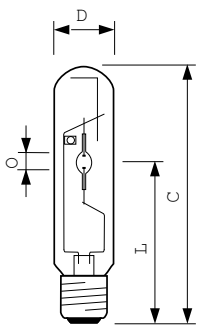

MASTER CityWhite CDO-TT

MASTER CityWhite CDO-TT Plus 250W/940 E40

Ceramic metal halide lamp with clear tubular outer bulb shape, used in outdoor offering pleasant white light

Warnings and Safety

- Use only in totally enclosed luminaire, even during testing (IEC61167, IEC 62035, IEC60598)
- The luminaire must be able to contain hot lamp parts if the lamp ruptures
- Lamps may use electronic or electromagnetic control gear
- Control gear must include end-of-life protection (IEC61167, IEC 62035)

Product data

General Information		Operating and Electrical	
Cap base	E40 [E40]	Power (Rated) (Nom)	250.0 W
Burning Position	UNIVERSAL [Any/Universal]	Lamp current (EM) (nom.)	3 A
Life to 10% failures (nom.)	9000 h	Ignition supply voltage (min.)	198 V
Life to 20% failures (nom.)	12000 h	Re-ignition time (min.) (max.)	900 s
Life to 50% failures (nom.)	18000 h	Ignition time (max.)	10 s
		Voltage (Max)	112 V
		Voltage (Min)	92 V
		Voltage (Nom)	102 V
Light Technical		Controls and Dimming	
Colour Code	940 [CCT of 4,000 K]	Dimmable	No
Lamp Luminous Flux (Nom)	26500 lm	Run-up time 90% (max.)	4 min
Colour Designation	Cool White (CW)		
Chromaticity coordinate X (nom.)	377	Mechanical and Housing	
Chromaticity coordinate Y (nom.)	372	Lamp Finish	Clear
Colour Temperature, horizontal (Nom)	4000 K		
Lamp Luminous Efficacy EM (Nom)	106 lm/W		
Colour Rendering Index,horiz (Nom)	90		

Product Data

Full product code	871829120348300
-------------------	-----------------

Order product name	MASTER CityWhite CDO-TT Plus 250W/940 E40
EAN/UPC – product	8718291203483
Order code	928487500191
Numerator – quantity per pack	1
Numerator – packs per outer box	12
SAP material	928487500191
SAP net weight (piece)	0.160 kg
ILCOS code	MT-250/940-H-E40-48/260

Dimensional drawing

CDO-TT Plus 250W/940 E40

Product	D (max)	O	L	C (max)
MASTER CityWhite CDO-TT Plus 250W/940 E40	47 mm	12.30 mm	158 mm	255 mm

Photometric data

LDLD_CDO-TT_0004-Light distribution diagram