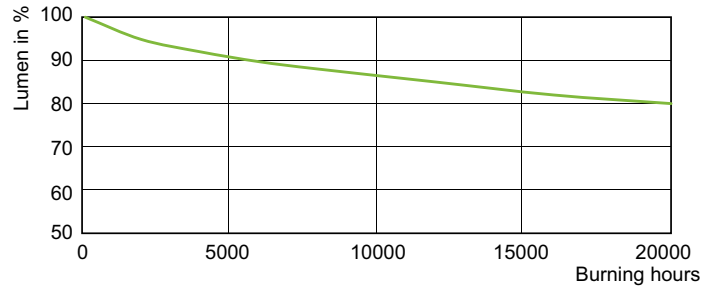

LDLM_CDO-TT_0003-Lumen maintenance diagram