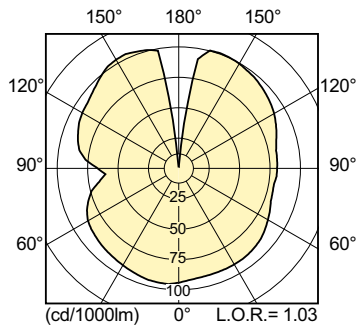

Product data

General Information		Operating and Electrical	
Cap base	E40 [E40]	Power (Rated) (Nom)	250.0 W
Burning Position	UNIVERSAL [Any/Universal]	Lamp current (EM) (nom.)	3 A
Life to 10% failures (nom.)	9000 h	Ignition supply voltage (min.)	198 V
Life to 20% failures (nom.)	12000 h	Re-ignition time (min.) (max.)	900 s
Life to 50% failures (nom.)	18000 h	Ignition time (max.)	10 s
		Voltage (Max)	112 V
		Voltage (Min)	92 V
		Voltage (Nom)	102 V
Light Technical		Controls and Dimming	
Colour Code	940 [CCT of 4,000 K]	Dimmable	No
Lamp Luminous Flux (Nom)	26500 lm	Run-up time 90% (max.)	4 min
Colour Designation	Cool White (CW)		
Chromaticity coordinate X (nom.)	377	Mechanical and Housing	
Chromaticity coordinate Y (nom.)	372	Lamp Finish	Clear
Colour Temperature, horizontal (Nom)	4000 K		
Lamp Luminous Efficacy EM (Nom)	106 lm/W		
Colour Rendering Index,horiz (Nom)	90		

MASTER CityWhite CDO-TT

Approval and Application

Energy efficiency label (EEL)	A+
Mercury (Hg) content (nom.)	19.5 mg
Energy consumption kWh/1,000 hours	275 kWh

Luminaire Design Requirements

Bulb temperature (max.)	450 °C
Cap-base temperature (max.)	250 °C

Product Data

Full product code	871829120348300
-------------------	-----------------

Order product name	MASTER CityWhite CDO-TT Plus 250W/940 E40
EAN/UPC – product	8718291203483
Order code	928487500191
Numerator – quantity per pack	1
Numerator – packs per outer box	12
SAP material	928487500191
SAP net weight (piece)	0.160 kg
ILCOS code	MT-250/940-H-E40-48/260

Dimensional drawing

CDO-TT Plus 250W/940 E40

Product	D (max)	O	L	C (max)
MASTER CityWhite CDO-TT Plus 250W/940 E40	47 mm	12.30 mm	158 mm	255 mm

Photometric data

LDLD_CDO-TT_0004-Light distribution diagram