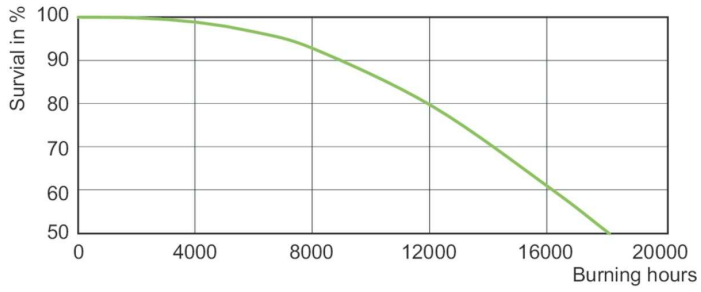

MASTER CityWhite CDO-TT

Lifetime

LDLE_CDO-TT_0003-Life expectancy diagram