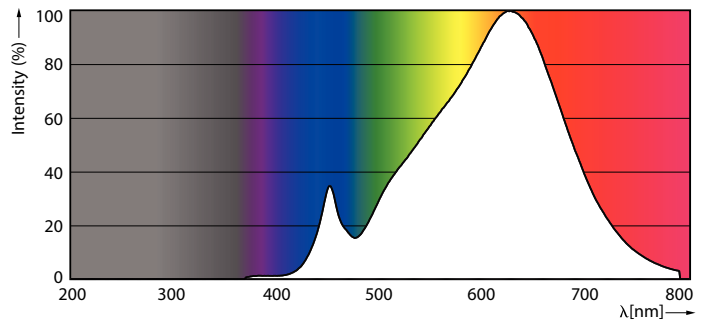

MASTER LEDspot PAR 100W E27 827 25D

MASTER LEDspot PAR 100W E27 827 25D