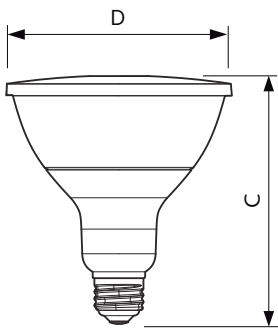

Product data

General Information	
Cap base	E27 [E27]
EU RoHS compliant	Yes
Nominal lifetime (nom.)	25000 h
Switching cycle	25,000X
Technical type	13-100W
Light Technical	
Colour Code	927
Technical Beam Angle (Nom)	25 °
Lamp Luminous Flux 25°C EL (Nom)	1000 lm
Luminous intensity (nom.)	4000 cd
Colour Designation	Warm white (WW)
Colour Temperature, horizontal (Nom)	2700 K
Lamp Luminous Efficacy EM (Nom)	76.92 lm/W
Colour consistency	<6
Colour Rendering Index,horiz (Nom)	90

Full product code	871869671410200
-------------------	-----------------

Order product name	MAS LEDspot D 13-100W E27 927 PAR38 25D
EAN/UPC – product	8718696714102
Order code	929001322508
SAP numerator – quantity per pack	1
Numerator – packs per outer box	6
Material no. (12 NC)	929001322508
SAP net weight (piece)	0.385 kg

Dimensional drawing

PAR38 220-240V 13-100W 2700K E27 D

Product	D	C
MAS LEDspot D 13-100W E27 927 PAR38 25D	122 mm	134 mm

Photometric data

MASTER LEDspot PAR 100W E27 827 25D

MASTER LEDspot PAR 100W E27 827 25D