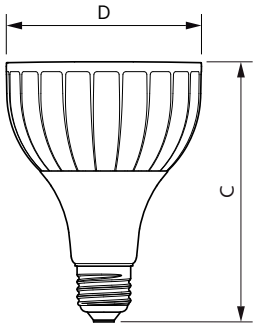

Product data

General Information	
Cap base	E27 [E27]
EU RoHS compliant	Yes
Nominal lifetime (nom.)	25000 h
Switching cycle	50,000X
Technical type	32-50W
Light Technical	
Colour Code	857 [CCT of 5,700 K]
Technical Beam Angle (Nom)	30 °
Lamp Luminous Flux 25°C EL (Nom)	3000 lm
Colour Designation	Daylight
Colour Temperature, horizontal (Nom)	5700 K
Lamp Luminous Efficacy EM (Nom)	93.00 lm/W
Colour consistency	<6
Colour Rendering Index,horiz (Nom)	82
LLMF at end of nominal lifetime (nom.)	70 %
Operating and Electrical	
Input frequency	50 to 60 Hz

Power (Rated) (Nom)	32 W
Lamp current (nom.)	160 mA
Wattage equivalent	50 W
Starting time (nom.)	0.5 s
Warm-up time to 60% light (nom.)	0.5 s
Power factor (nom.)	0.9
Voltage (Nom)	220-240 V
Temperature	
T-Case maximum (nom.)	79 °C
Controls and Dimming	
Dimmable	No
Approval and Application	
Energy efficiency label (EEL)	A+
Suitable for accent lighting	Yes
Energy consumption kWh/1,000 hours	32 kWh

Numerator – packs per outer box	6
SAP material	929001354908
SAP net weight (piece)	0.410 kg

Dimensional drawing

PAR30L 220-240V 32-70W 30D 5700K E27 ND

Product	D	C
Master LED PAR30L 32W 30D 857	95.5 mm	129 mm