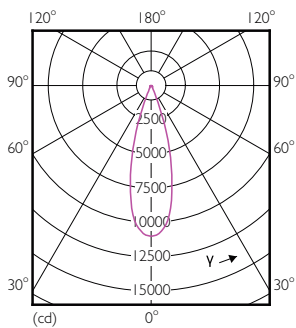

Photometric data

LEDspot PAR30L E27 5700K 30D