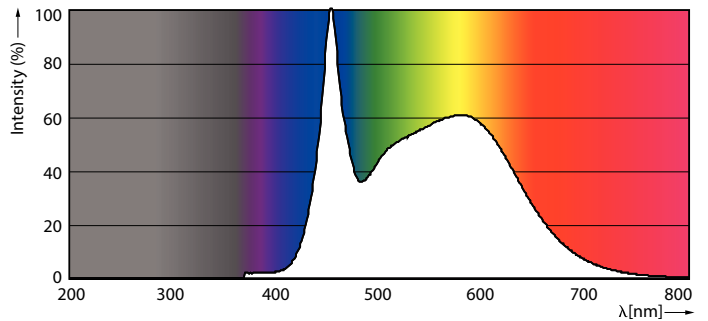

LEDspot PAR30L E27 5700K 30D

LEDspot PAR30L E27 5700K 30D