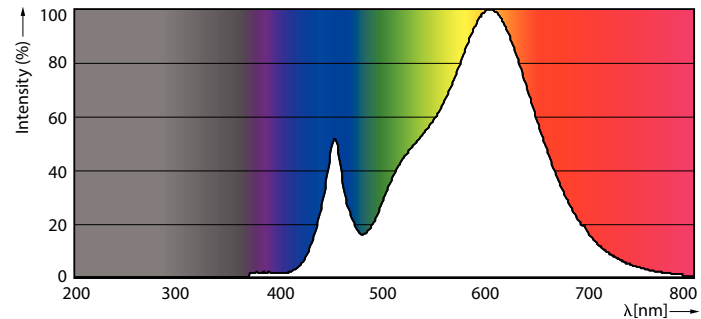

LEDspot MAS 37W E27 PAR30L 830 15D ND

LEDspot MAS 37W E27 PAR30L 830 15D ND