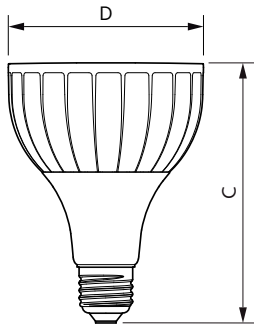

MASTER LEDspot PAR High Lumen

Energy consumption kWh/1,000 hours	40 kWh
Product Data	
Full product code	871869675933200
Order product name	Master LED PAR30L 40W 15D 830
EAN/UPC – product	8718696759332
Order code	929001374408

SAP numerator – quantity per pack	1
Numerator – packs per outer box	6
SAP material	929001374408
SAP net weight (piece)	0.410 kg

Dimensional drawing

PAR30L 35-35W 4000lm 15D 3000K E27 ND

Product	D	C
Master LED PAR30L 40W 15D 830	95.5 mm	129 mm