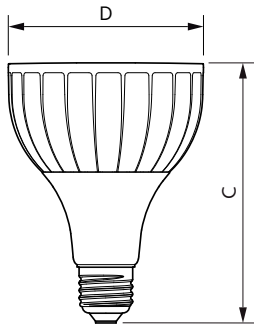

MASTER LEDspot PAR High Lumen

Energy consumption kWh/1,000 hours	40 kWh
Product Data	
Full product code	871869675939400
Order product name	Master LED PAR30L 40W 30D 827
EAN/UPC – product	8718696759394
Order code	929001374708

SAP numerator – quantity per pack	1
Numerator – packs per outer box	6
Material no. (12 NC)	929001374708
SAP net weight (piece)	0.410 kg

Dimensional drawing

PAR30L 40-35W 4500lm 30D 2700K E27 ND

Product	D	C
Master LED PAR30L 40W 30D 827	95.5 mm	129 mm