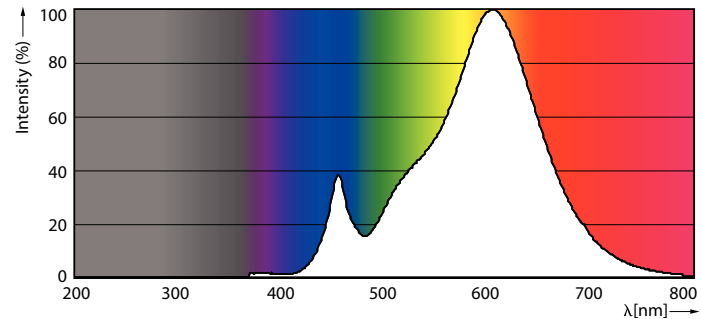

LEDspot MAS 41W E27 PAR30L 827 30D ND

LEDspot MAS 41W E27 PAR30L 827 30D ND