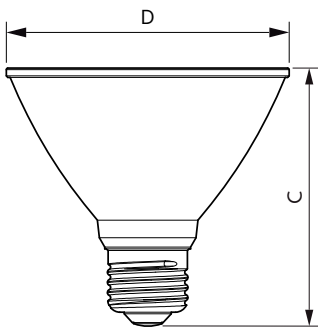

Product data

General Information	
Cap base	E26 [Single Contact Medium Screw]
EU RoHS compliant	Yes
Nominal lifetime (nom.)	15000 h
Switching cycle	50,000X
Technical type	12-120W
Light Technical	
Colour Code	840 [CCT of 4,000 K]
Technical Beam Angle (Nom)	25 °
Lamp Luminous Flux 25°C EL (Nom)	1300 lm
Luminous intensity (nom.)	3200 cd
Colour Designation	Cool White (CW)
Colour Temperature, horizontal (Nom)	4000 K
Lamp Luminous Efficacy EM (Nom)	108.00 lm/W
Colour consistency	<6
Colour Rendering Index,horiz (Nom)	80

Dimensional drawing

Plastic PAR30s 1100lm 25D 4000K E27 ND

Product	D	C
Master LED 12-120W PAR30s 840 25D EER1	86 mm	93 mm

Photometric data

12-120W E26 PAR30S 25D 827 2700K

12-120W E26 PAR30S

MASTER LEDspot PAR