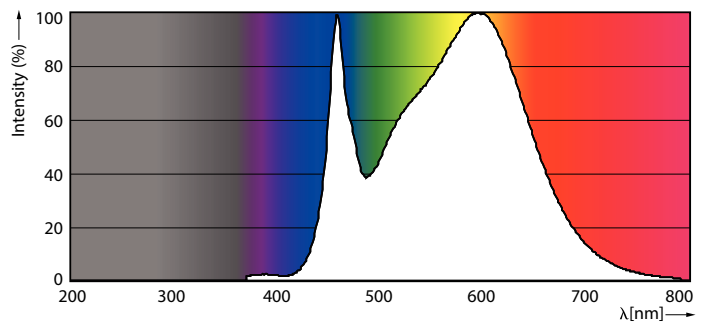

Product data

General Information	
Cap base	E26 [Single Contact Medium Screw]
EU RoHS compliant	Yes
Nominal lifetime (nom.)	15000 h
Switching cycle	50,000X
Technical type	12-120W
Light Technical	
Colour Code	840 [CCT of 4,000 K]
Technical Beam Angle (Nom)	25 °
Lamp Luminous Flux 25°C EL (Nom)	1300 lm
Luminous intensity (nom.)	3200 cd
Colour Designation	Cool White (CW)
Colour Temperature, horizontal (Nom)	4000 K
Lamp Luminous Efficacy EM (Nom)	108.00 lm/W
Colour consistency	<6
Colour Rendering Index,horiz (Nom)	80

Dimensional drawing

Plastic PAR30s 1100lm 25D 4000K E27 ND

Product	D	C
Master LED 12-120W PAR30s 840 25D EER1	86 mm	93 mm

Photometric data

12-120W E26 PAR30S 25D 827 2700K

12-120W E26 PAR30S

MASTER LEDspot PAR