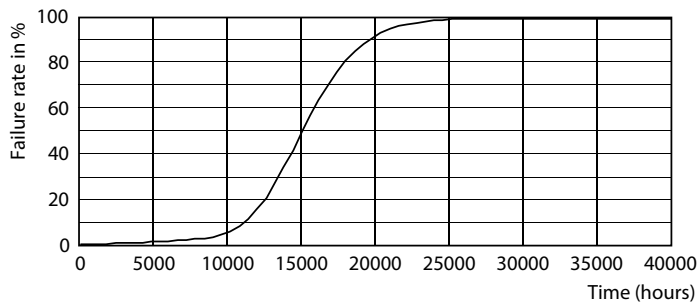

12-120W E26 PAR30S 25D 840 4000K

Lifetime

12-120W E26 PAR30S

12-120W E26 PAR30S