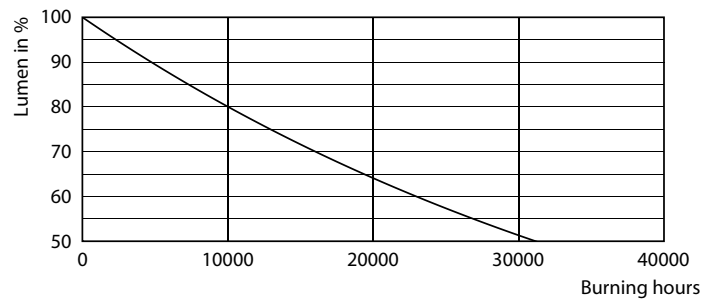

12-120W E26 PAR30S 25D 840 4000K

Lifetime

12-120W E26 PAR30S

12-120W E26 PAR30S