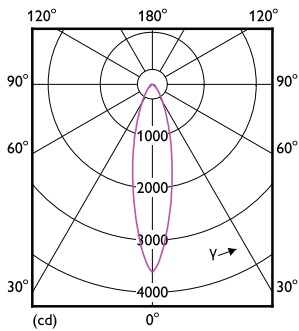

Product data

General Information	
Cap base	E26 [Single Contact Medium Screw]
EU RoHS compliant	Yes
Nominal lifetime (nom.)	15000 h
Switching cycle	50,000X
Technical type	12-120W
Light Technical	
Colour Code	840 [CCT of 4,000 K]
Technical Beam Angle (Nom)	25 °
Lamp Luminous Flux 25°C EL (Nom)	1300 lm
Luminous intensity (nom.)	3200 cd
Colour Designation	Cool White (CW)
Colour Temperature, horizontal (Nom)	4000 K
Lamp Luminous Efficacy EM (Nom)	108.00 lm/W
Colour consistency	<6
Colour Rendering Index,horiz (Nom)	80

Dimensional drawing

Plastic PAR30s 1100lm 25D 4000K E27 ND

Product	D	C
Master LED 12-120W PAR30s 840 25D EER1	86 mm	93 mm

Photometric data

12-120W E26 PAR30S 25D 827 2700K

12-120W E26 PAR30S

MASTER LEDspot PAR